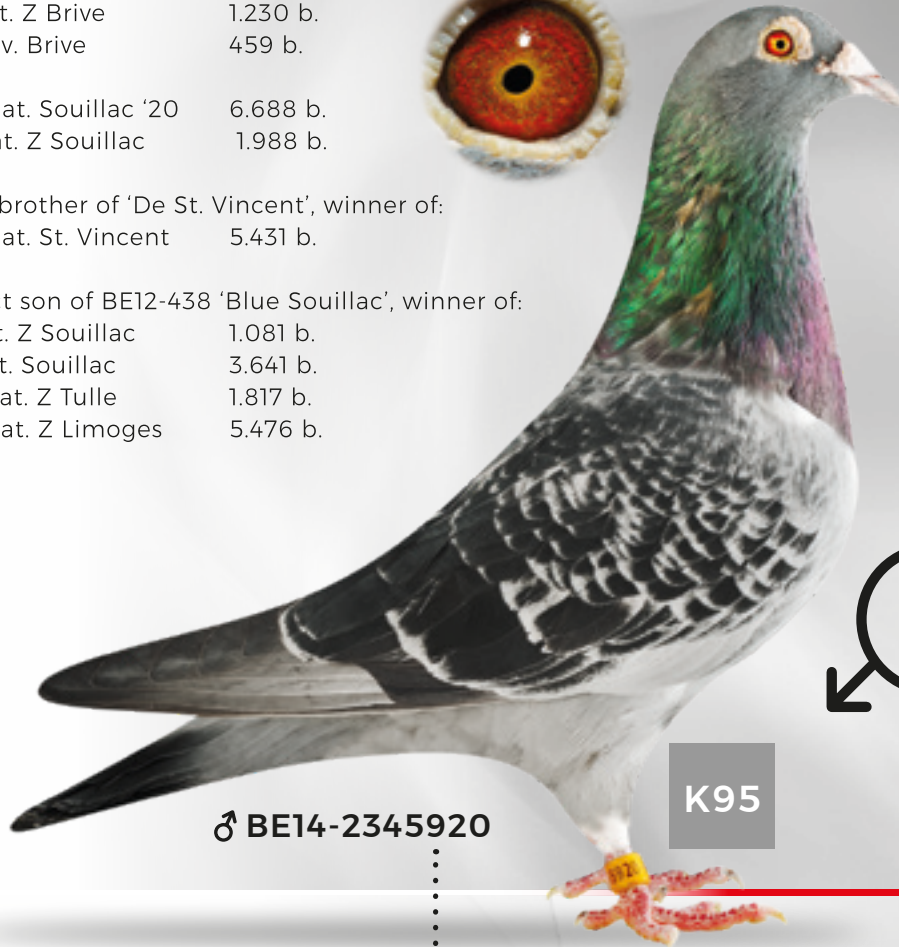

'SON BLUE SOUILLAC'

Super breeding cock, father of BE18-933 'Mooie Witpen', winner of:

18. Nat. Brive '20 3.755 b.
2. Nat. Z Brive 1.230 b.
1. Prov. Brive 459 b.

66. Nat. Souillac '20 6.688 b.
11. Nat. Z Souillac 1.988 b.

Half-brother of 'De St. Vincent', winner of:

69. Nat. St. Vincent 5.431 b.

Direct son of BE12-438 'Blue Souillac', winner of:

1. Nat. Z Souillac 1.081 b.
7. Nat. Souillac 3.641 b.
34. Nat. Z Tulle 1.817 b.
36. Nat. Z Limoges 5.476 b.

♂ BE14-2345920

K95

'MAGIC 260'

Super breeding hen, mother of BE18-933 'Mooie Witpen', winner of:

18. Nat. Brive '20 - 3.755 b.
2. Nat. Z Brive - 1.230 b.
66. Nat. Souillac '20 - 6.688 b.
11. Nat. Z Souillac - 1.988 b.

Mother of BE19-659 'De Witstaart', winner of:
24. Nat. Z Souillac - 2.342 b.
99. Nat. Z Brive - 1.440 b.

Grandmother to BE19-650 'Agen 650', winner of:
6. Nat. Agen YL '20 - 5.955 b.

Sister of BE12-492 'New Ace', winner of:
3. Nat. Ace Pigeon PIPA Ranking Long Distance 2013
2. Nat. Tulle - 6.972 b.
54. Nat. Souillac - 3.641 b.

Sister of BE12-704 'Magic 704', winner of:
12. Nat. Ace Pigeon GMD KBDB 2014
7. S. Nat. Vierzon - 10.480 b.
17. Nat. Poitiers - 12.379 b.
85. Nat. Bourges - 22.663 b.
86. Nat. Bourges - 13.588 b.

Sister of BE14-112 'Magic 112':
7. Nat. Bourges - 19.736 b.
2. Nat. Z. Bourges - 6.382 b.