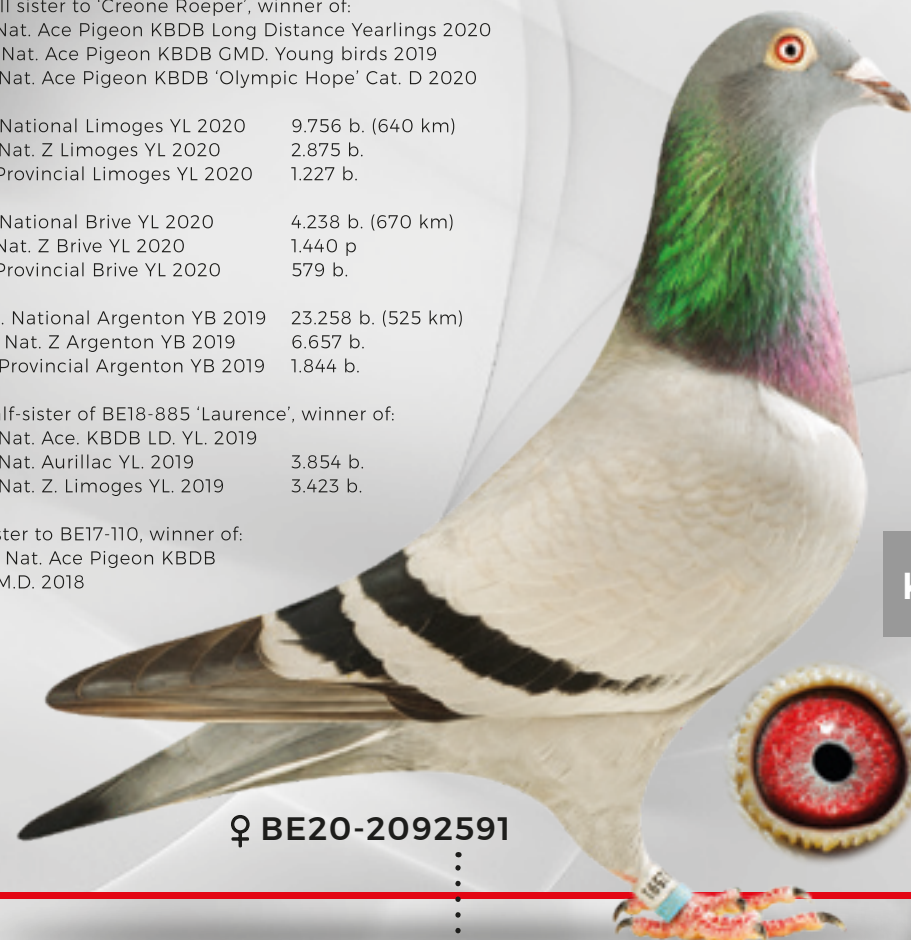

♀ BE20-2092591

K16

Father: DV01274-09-593
'Roeper 593'

Mother: BE14-2151245
'Super 245'