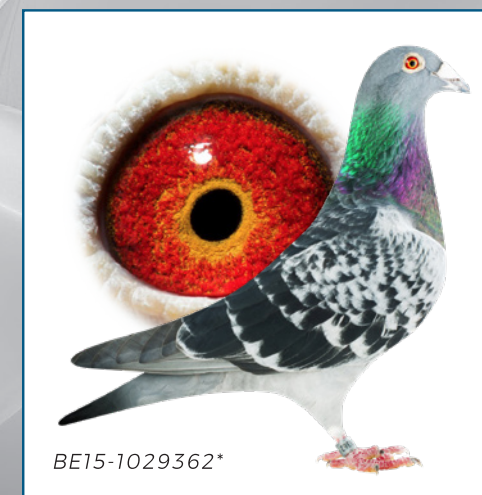

'Best Kittel' is since 2018 father & gr.father of:

1. Prize Hot Spot 3 SA Million Dollar race 2019
1. Prize Hot Spot 1 Central Provincial OLR
1. Prov. Young Acebird 2019
1. S-Prov. Quievrain 7.305 b.
1. Open Tullamore 6.528 b.